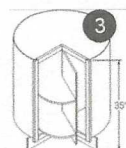

Aristokraft®

JANUARY 2022 DISCONTINUATIONS

In preparation for the January 2022 Product Launch, Aristokraft will discontinue the following product:

LAST ORDER DATE: January 28, 2022

1. Low volume diagonal corner and wall prepped for glass SKUs
 - DC2714, DC2718, DC2724, DCOL2714, DCOL2718, DCOL2724, DCWG2714, DCWG2718, DCMD2718, DCPG2714, DCPG2718
 - WPG4212, WPG4812, WPG4214, WPG4814, WPG2436DD, WPG2442DD
2. All 18" deep Vanity and Linen cabinets
3. Square Corner Rotos (SCR36 and SCR3632.5)
 - Affects all style/finish combinations except Woodgrain Sarsaparilla and Greyhound PureStyle, which are not available with this SKU
4. Base Roto Easy Reach (BRER36)
5. Single Base Diagonal Corner cabinets (SBDC36 and 42)
6. Trimmable Vanity Double Drawer Base (VDDBT6032.5)
7. Wine Cube 42" (WCUBE42)
8. Wine Cube Drawers (WCUBEDRW5, WCUBEDRW6, WCUBEDRW7)
9. Moulding / Trim (PSMTW8, PSMTCAP8, FFL396, FFL696)
10. Off book lineals (3/4SHLEXTLIN, 3/4SHLFNTLI, replace with new in book SKU)
11. Oak Vanity Tapered End Panels (VTEP and VTEP32.5)