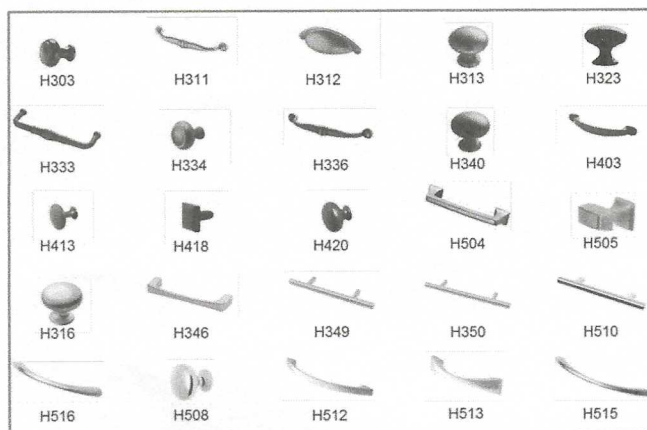

Aristokraft®

JANUARY 2022 DISCONTINUATIONS

In preparation for the January 2022 Product Launch, Aristokraft will discontinue the following product:

LAST ORDER DATE: January 28, 2022

1. Low volume diagonal corner and wall prepped for glass SKUs
  - DC2714, DC2718, DC2724, DCOL2714, DCOL2718, DCOL2724, DCWG2714, DCWG2718, DCMD2718, DCPG2714, DCPG2718
  - WPG4212, WPG4812, WPG4214, WPG4814, WPG2436DD, WPG2442DD
2. All 18" deep Vanity and Linen cabinets
3. Square Corner Rotos (SCR36 and SCR3632.5)
  - Affects all style/finish combinations except Woodgrain Sarsaparilla and Greyhound PureStyle, which are not available with this SKU
4. Base Roto Easy Reach (BRER36)
5. Single Base Diagonal Corner cabinets (SBDC36 and 42)
6. Trimmable Vanity Double Drawer Base (VDDBT6032.5)
7. Wine Cube 42" (WCUBE42)
8. Wine Cube Drawers (WCUBEDRW5, WCUBEDRW6, WCUBEDRW7)
9. Moulding / Trim (PSMTW8, PSMTCAP8, FFL396, FFL696)
10. Off book lineals (3/4SHLEXTLIN, 3/4SHLFNTLI, replace with new in book SKU)
11. Oak Vanity Tapered End Panels (VTEP and VTEP32.5)

DECORATIVE HARDWARE

The Aristokraft decorative hardware offering will be refreshed January 31st, with top choice selections and complementary finishes: pieces below have a last order date of 1/28/22..

Please share this information with all designers at your location and contact your sales or customer service representative with any questions.

Thank you for your continued partnership with MasterBrand Cabinets.