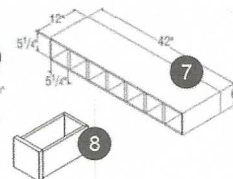

Aristokraft®

JANUARY 2022 DISCONTINUATIONS

In preparation for the January 2022 Product Launch, Aristokraft will discontinue the following product:

LAST ORDER DATE: January 28, 2022

1. Low volume diagonal corner and wall prepped for glass SKUs
 - DC2714, DC2718, DC2724, DCOL2714, DCOL2718, DCOL2724, DCWG2714, DCWG2718, DCMD2718, DCPG2714, DCPG2718
 - WPG4212, WPG4812, WPG4214, WPG4814, WPG2436DD, WPG2442DD
2. All 18" deep Vanity and Linen cabinets
3. Square Corner Rotos (SCR36 and SCR3632.5)
 - Affects all style/finish combinations except Woodgrain Sarsaparilla and Greyhound PureStyle, which are not available with this SKU
4. Base Roto Easy Reach (BRER36)
5. Single Base Diagonal Corner cabinets (SBDC36 and 42)
6. Trimmable Vanity Double Drawer Base (VDDBT6032.5)
7. Wine Cube 42" (WCUBE42)
8. Wine Cube Drawers (WCUBEDRW5, WCUBEDRW6, WCUBEDRW7)
9. Moulding / Trim (PSMTW8, PSMTCAP8, FFL396, FFL696)
10. Off book lineals (3/4SHLEXTLIN, 3/4SHLFNTLI, replace with new in book SKU)
11. Oak Vanity Tapered End Panels (VTEP and VTEP32.5)