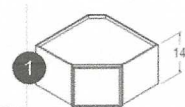

Aristokraft®

JANUARY 2022 DISCONTINUATIONS

In preparation for the January 2022 Product Launch, Aristokraft will discontinue the following product:

LAST ORDER DATE: January 28, 2022

1. Low volume diagonal corner and wall prepped for glass SKUs
 - DC2714, DC2718, DC2724, DCOL2714, DCOL2718, DCOL2724, DCWG2714, DCWG2718, DCMD2718, DCPG2714, DCPG2718
 - WPG4212, WPG4812, WPG4214, WPG4814, WPG2436DD, WPG2442DD
2. All 18" deep Vanity and Linen cabinets
3. Square Corner Rotos (SCR36 and SCR3632.5)
 - Affects all style/finish combinations except Woodgrain Sarsaparilla and Greyhound PureStyle, which are not available with this SKU
4. Base Roto Easy Reach (BRER36)
5. Single Base Diagonal Corner cabinets (SBDC36 and 42)
6. Trimmable Vanity Double Drawer Base (VDDBT6032.5)
7. Wine Cube 42" (WCUBE42)
8. Wine Cube Drawers (WCUBEDRW5, WCUBEDRW6, WCUBEDRW7)
9. Moulding / Trim (PSMTW8, PSMTCAP8, FFL396, FFL696)
10. Off book lineals (3/4SHLEXTLIN, 3/4SHLFNTLI, replace with new in book SKU)
11. Oak Vanity Tapered End Panels (VTEP and VTEP32.5)