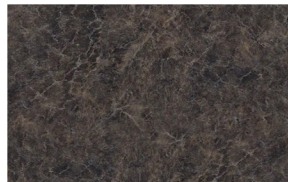

INTERIOR Countertops

Wilsonart Laminate - Waterfall Edge

Our high pressure laminate countertops bring long-lasting style & on-trend designs to all interiors. Trusted quality since 1956.

Choose from a variety of colors and patterns to fit any modern home decor.

Wilsonart Oiled Soapstone
Laminate Countertop

White Cascade

Marmo Bianco

Brazilian Grey

Typhoon Ice

Glacier Quartzite

Café Di Pesco

Ebony Fusion