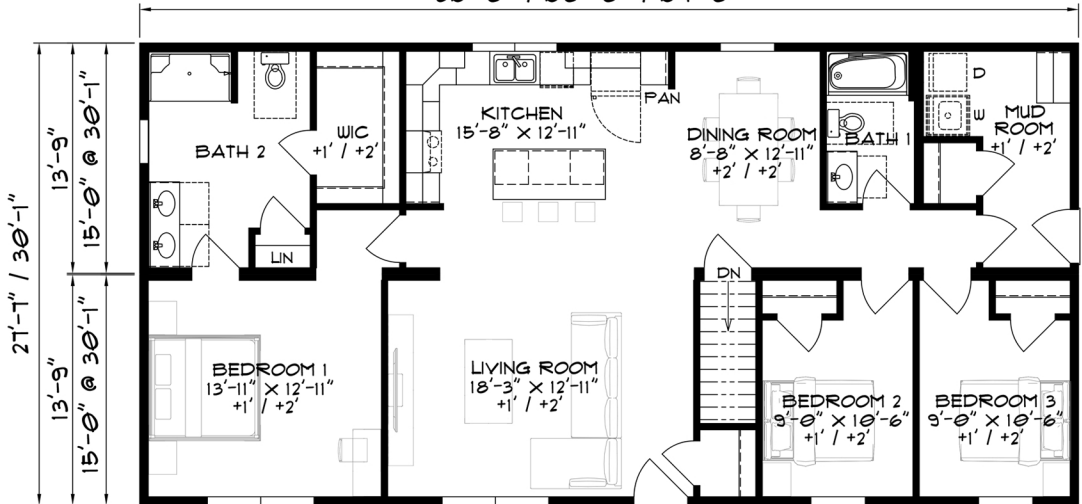

LOUISVILLE Cape

1568/1920 Sq. Ft.

56'-0" / 60'-0" / 64'-0"

• 3 Bedrooms • 2 Baths • 1568/1920 Sq. Ft.

INNOVATION
SERIES

Phone: 814.764.5555, 800.216.7849

Fax: 814.764.5852

Website: smihomes.com