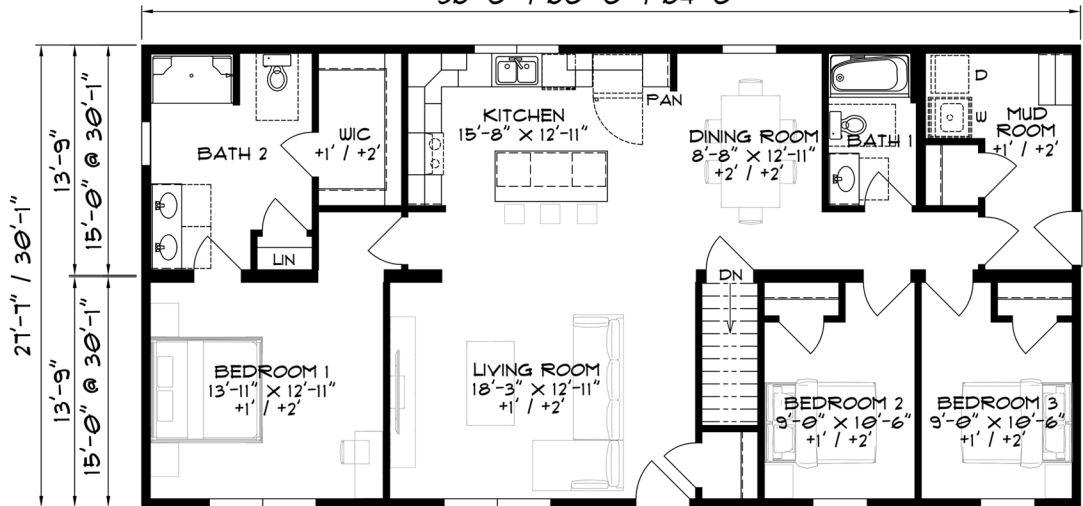

## Ranch

1568/1920 Sq. Ft.

56'-0" / 60'-0" / 64'-0"

• 3 Bedrooms • 2 Baths • 1568/1920 Sq. Ft.

**INNOVATION**  
SERIES

Phone: 814.764.5555, 800.216.7849

Fax: 814.764.5852

Website: [smihomes.com](http://smihomes.com)