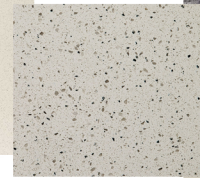

INNOVATION
SERIES

Aruca White™

Bayshore Sand™

Bianco Pepper™

Frost White™

Disclaimer: Color and appearance of Quartz samples may vary. Always make your color selections using physical samples that are available at your local builder/dealer.

Low maintenance, stain-resistant, and nearly indestructible quartz countertops line,
Q Premium Natural Quartz is the preferred countertop for homeowners, builders, and designers.

INNOVATION
SERIES

Iced Gray™

Iced White™

Macabo Gray™

Pebble Rock™

Sparkling White™

Disclaimer: Color and appearance of Quartz samples may vary. Always make your color selections using physical samples that are available at your local builder/dealer.