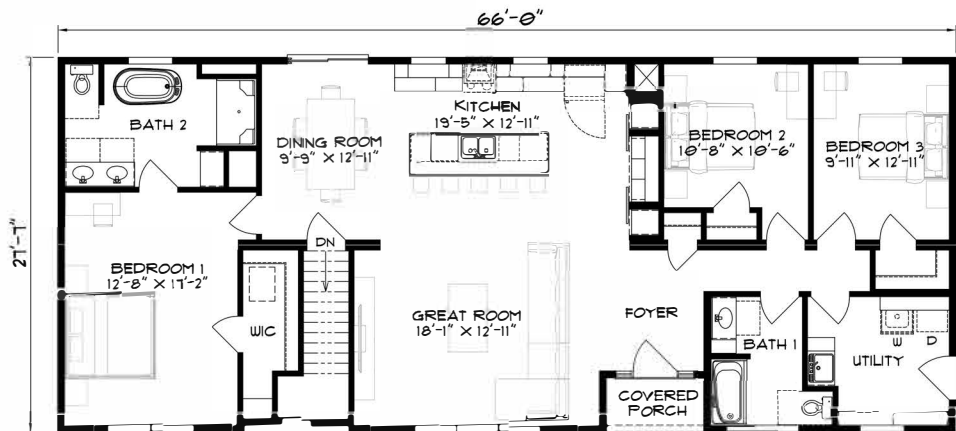

BENTONVILLE Ranch

1980 Sq. Ft.

• 3 Bedrooms • 2 Baths • 1980 Sq. Ft.

Phone: 814.764.5555, 800.216.7849

Fax: 814.764.5852

Website: smihomes.com

INNOVATION
SERIES

SMI
structural modular
innovations