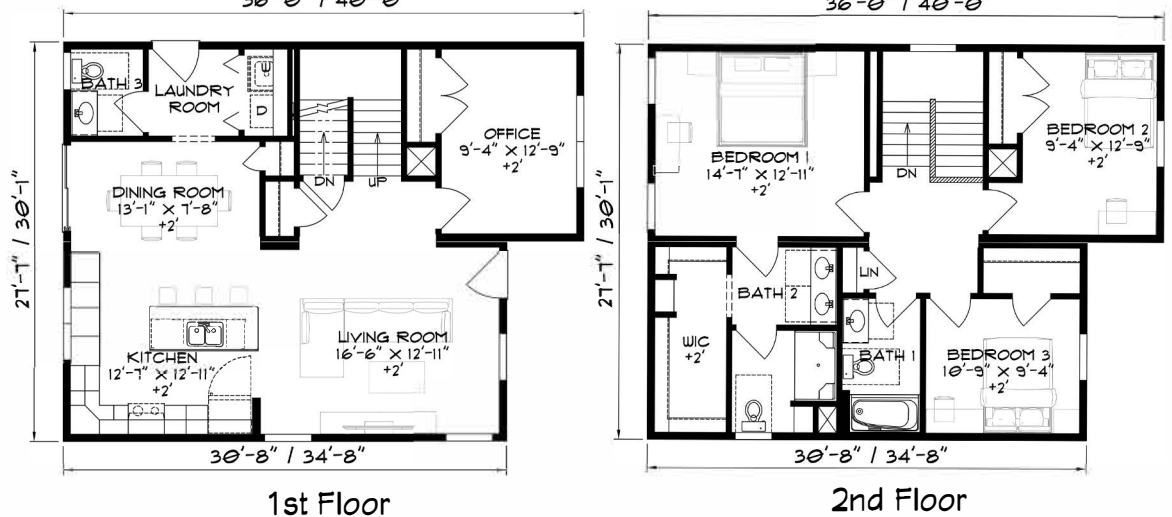

FAYETTEVILLE

2-Story

1875/2290 Sq. Ft.

36'-0" / 40'-0"

36'-0" / 40'-0"

• 3 Bedrooms • 2.5 Baths • 1875/2290 Sq. Ft.

Phone: 814.764.5555, 800.216.7849

Fax: 814.764.5852