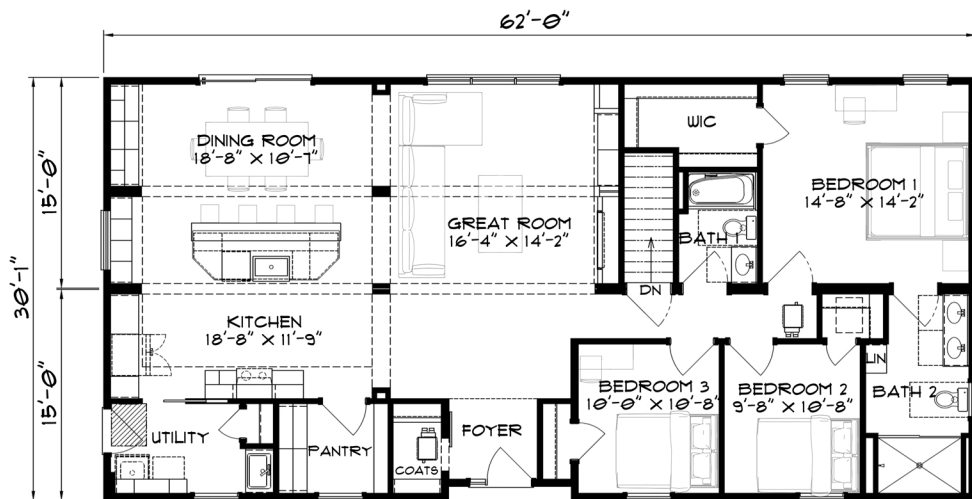

BRIDGEVILLE

Ranch

1860 Sq. Ft.

• 3 Bedrooms • 2.5 Baths • 1860 Sq. Ft.

Phone: 814.764.5555, 800.216.7849

Fax: 814.764.5852

Website: smihomes.com

INNOVATION
SERIES