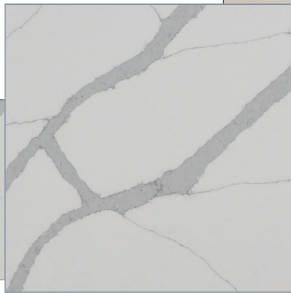

1/8" Straight Eased Edge with 1" Diameter Outside Radius and matching backsplash on all Q™ Premium Quartz countertops.

Countertop-Quartz-Optional

LEVEL II

OPTIONAL Helix

OPTIONAL Sparkling White

OPTIONAL Calacatta Sierra