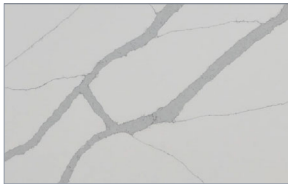

1/8" Straight Eased Edge with 1" Diameter Outside Radius and matching backsplash on all Q™ Premium Quartz countertops.

Countertop-Quartz-Optional

LEVEL II

OPTIONAL Helix

OPTIONAL Sparkling White

OPTIONAL Calacatta Sierra