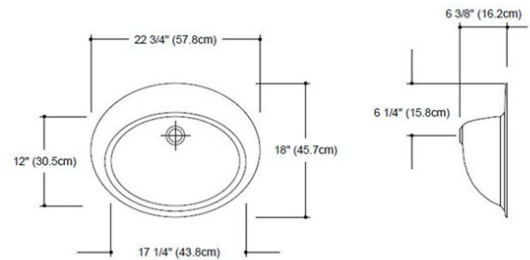

3/4" Dripless Edge

Disclaimer: Color and appearance of samples may vary. Always make your color selections by viewing physical samples that are available at your local builder/dealer.