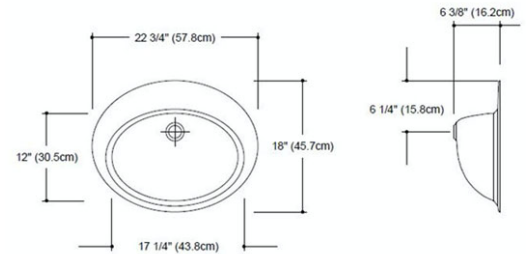

3/4" Dripless Edge

Disclaimer: Color and appearance of samples may vary. Always make your color selections by viewing physical samples that are available at your local builder/dealer.